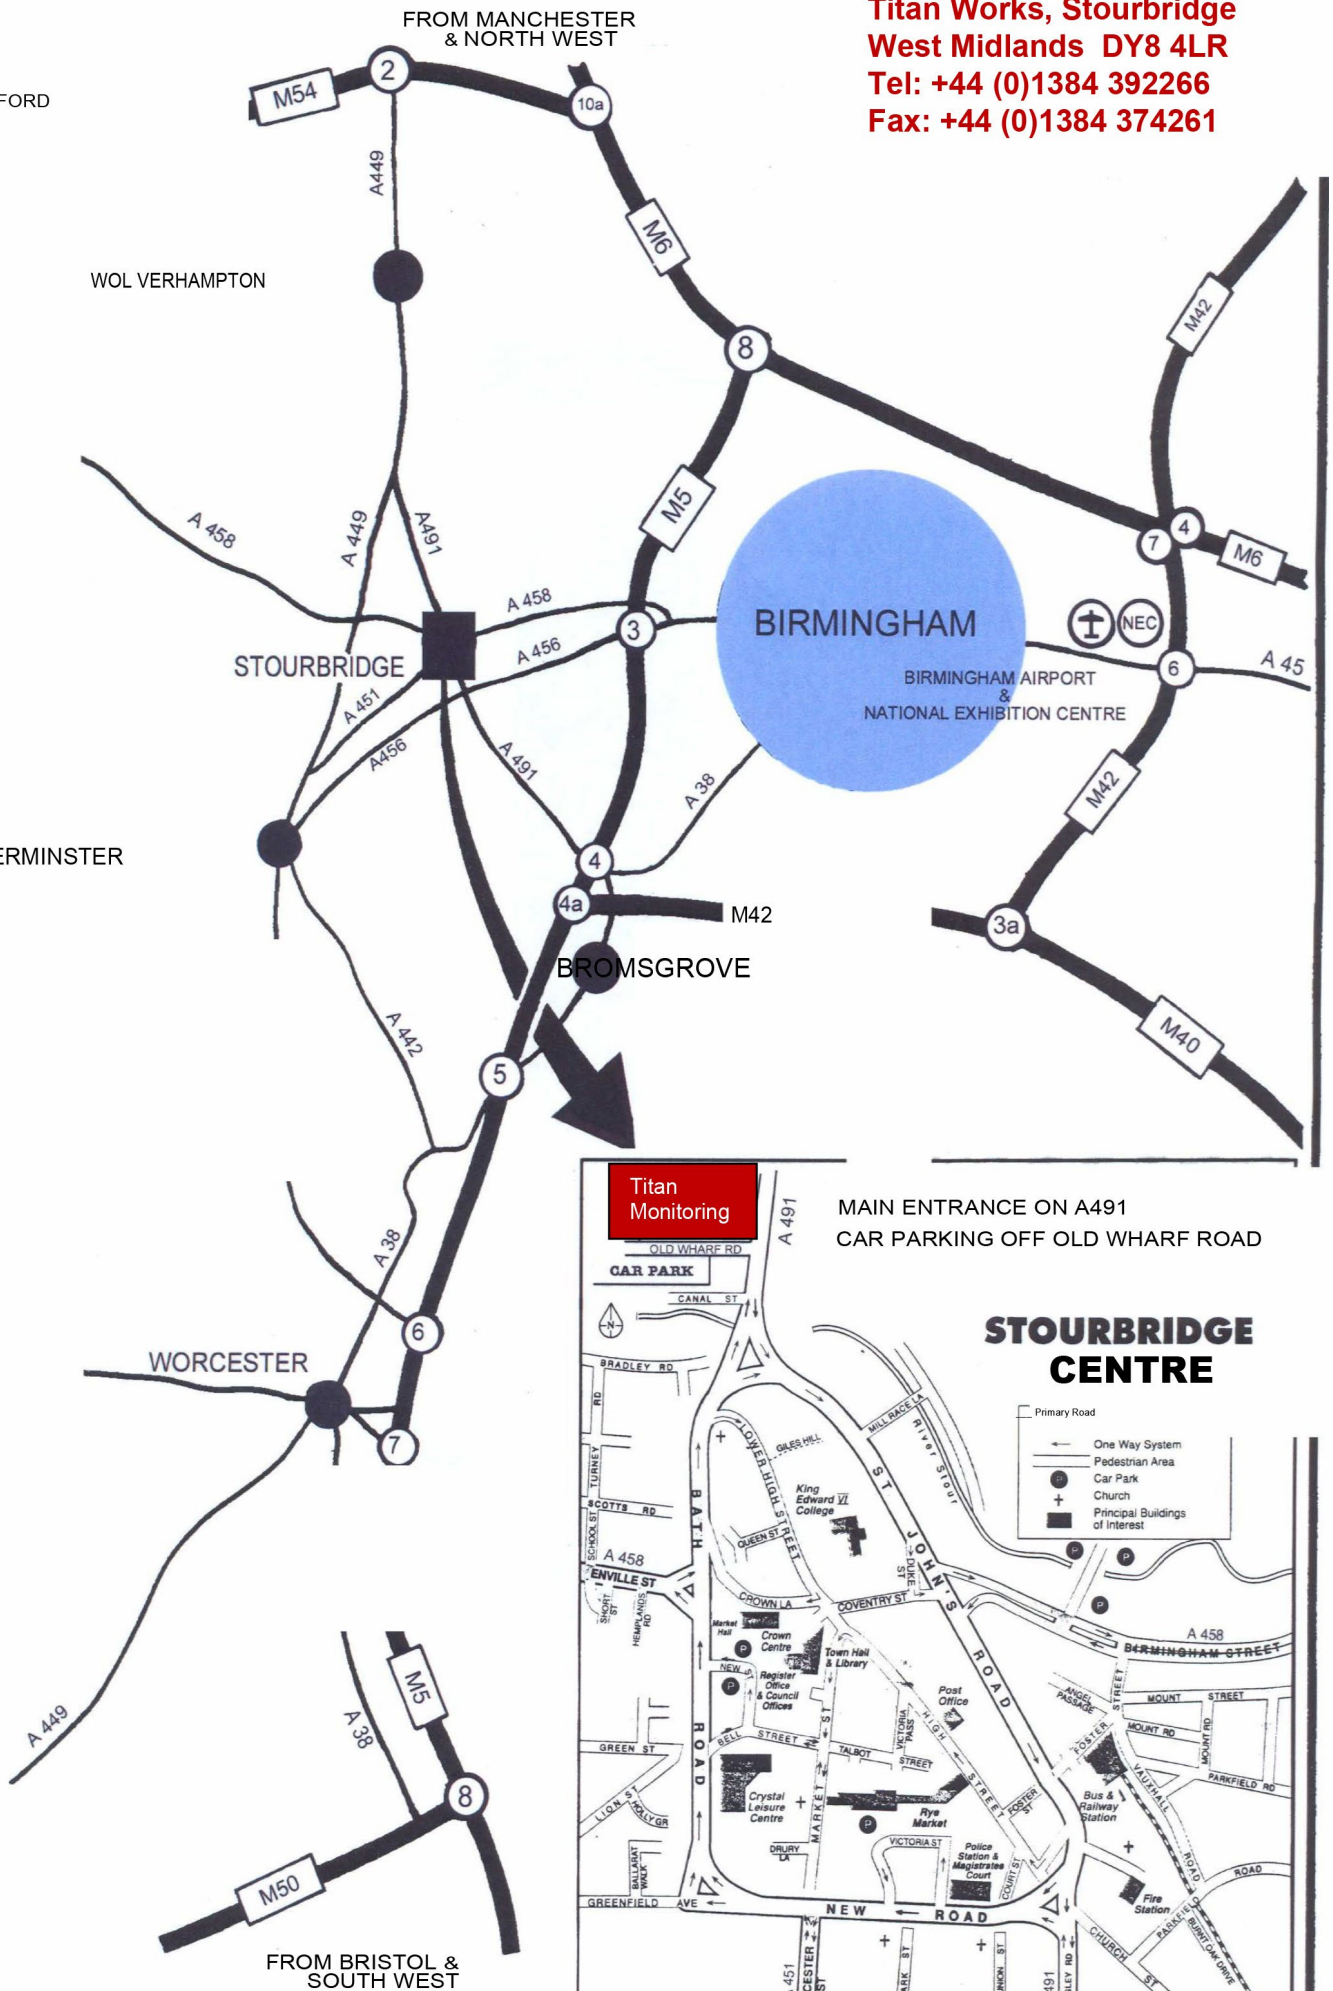

MAIN ENTRANCE ON A491  
 CAR PARKING OFF OLD WHARF ROAD

## STOURBRIDGE CENTRE

- Primary Road
- One Way System
- Pedestrian Area
- Car Park
- Church
- Principal Buildings of Interest